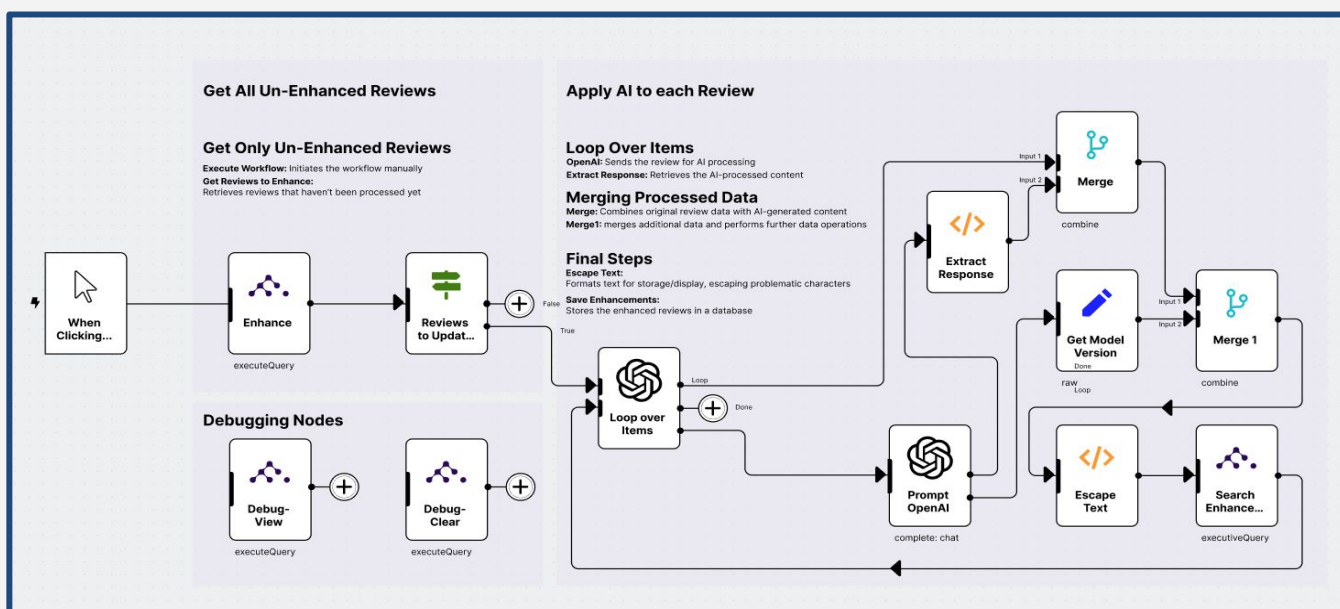

Ensemble

Empowering the Modern Workforce With AI

Ensemble simplifies data-centric AI adoption for the Citizen Data Scientist, providing a low-code platform that uses FeatureBase to deliver real-time data for AI and model-driven decision making.

Ready to get started with Practical AI?

- Democratize access to drive AI adoption with Ensemble's low-code UI.
- Drive model-driven insights for much more powerful and informed decision-making.
- Empower your citizen data scientists to drive productivity without depending on IT.
- Adapt on the fly and avoid vendor or model lock-in and make your data AI-ready.
- Comprehensive library of pre-built models and connectors for immediate scalability.
- Security and Governance to meet your needs
- Leverages FeatureBase (our sister product) to power even the most complex workloads.